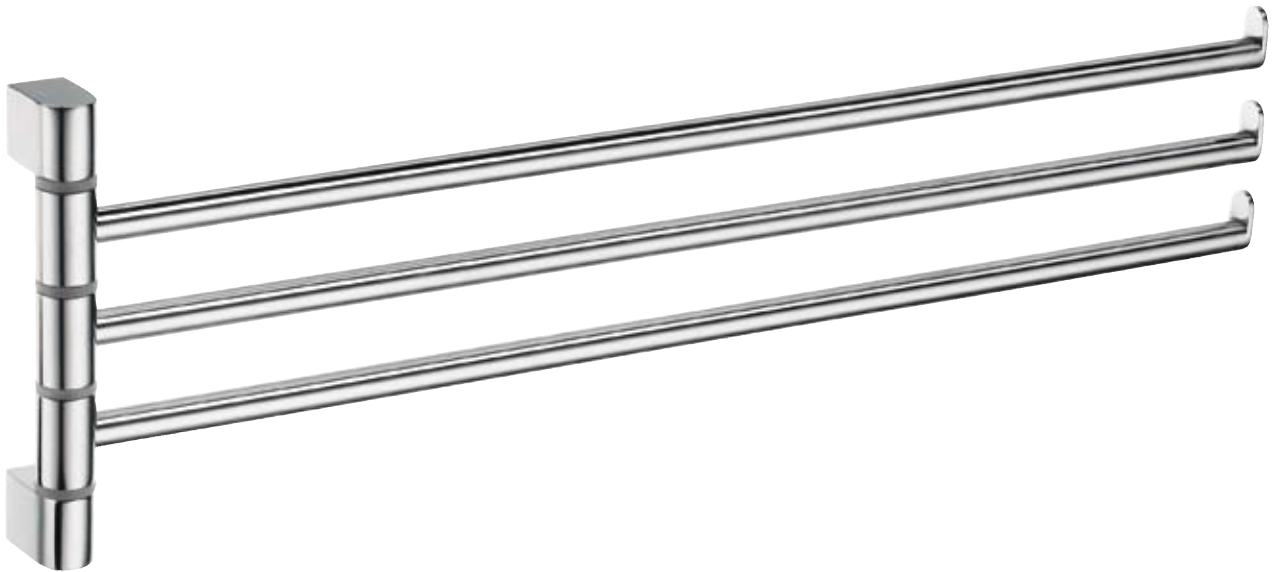

FROSTED GLASS TUMBLER PK343

Core:

Surface:

- STAINLESS STEEL POLISHED (PK)
BLANKPOLERAT ROSTFRITT STÅL (PK)
EDELSTAHL POLIERT (PK)
- STAINLESS STEEL BRUSHED (PS)
BORSTAT ROSTFRITT STÅL (PS)
EDELSTAHL GEBÜRSTET (PS)

GLASS SOAP DISPENSER
- WALLMOUNT

- PK369
- PS369

SOAP DISH
- FROSTED GLASS DISH

- PK342
- PS342

FROSTED GLASS TUMBLER

- PK343
- PS343

TOILET ROLL HOLDER

- PK341
- PS341

MULTI-PURPOSE HOOK PK3455

SWING ARM TRIPLE PK327

SWING ARM TOWEL RAIL PK326

TOILET ROLL HOLDER
WITH COVER

PK3414
PS3414

TOILET
BRUSH
- WALLMOUNT

PK333
PS333

GRAB BAR
- WALLMOUNT